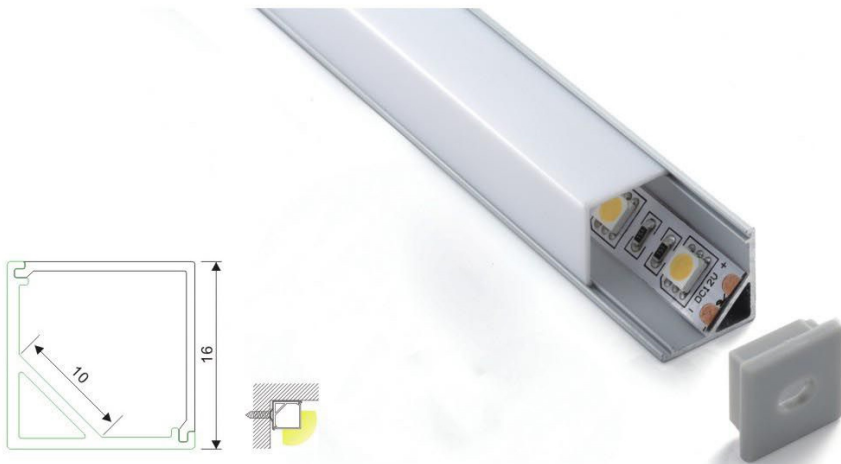

Project :	Date :
Cat No. :	Type :
Notes :	Volts :

NTALB-05

End cap with hole
End cap without hole

Aluminum profile

PMMA opal matte cover
PMMA semi-clear cover

Mounting clip(PC)

Mounting clip(metal)