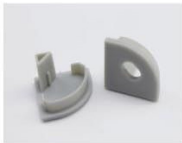

Project :	Date :
Cat No. :	Type :
Notes :	Volts :

**NTALB-06**

End cap with hole  
End cap without hole

Aluminum profile

PMMA opal matte cover  
PMMA semi-clear cover  
PC diffused cover

Mounting clip(metal)

Mounting clip(PC)