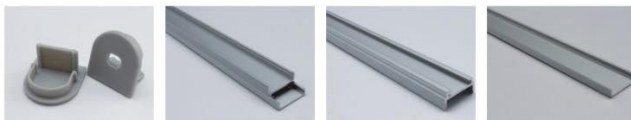

Project :

Date :

Cat No. :

Type :

Notes :

Volts :

End cap with hole
End cap without hole

Aluminum profile

Aluminum profile(for strips)

Mounting profile

PMMA opal matte cover
PMMA semi-clear cover

Mounting clip(PC)