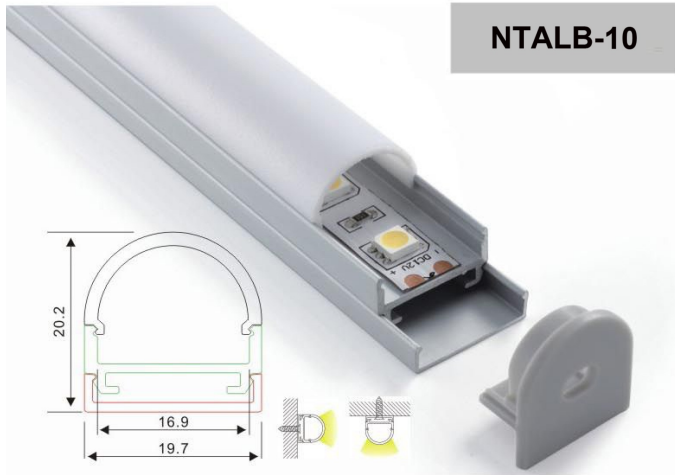

Project :

Date :

Cat No. :

Type :

Notes :

Volts :

End cap with hole
End cap without hole

Aluminum profile

Aluminum profile(for strips)

Mounting profile

PMMA opal matte cover
PMMA semi-clear cover

Mounting clip(PC)