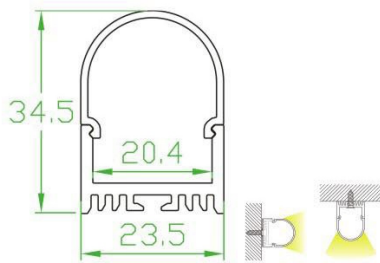

Project :	Date :
Cat No. :	Type :
Notes :	Volts :

NTALB-44PC

End cap with hole
End cap without hole

Aluminum profile

PC diffused cover

Mounting clip(metal)

90 degrees joining
connector

90 degrees connecting

180 degrees joining connector

straight connecting