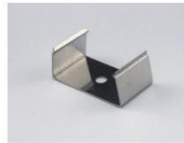

Project :	Date :
Cat No. :	Type :
Notes :	Volts :

NTALB-44PC

End cap with hole
End cap without hole

Aluminum profile

PC diffused cover

Mounting clip(metal)

90 degrees joining
connector

90 degrees connecting

180 degrees joining connector

straight connecting