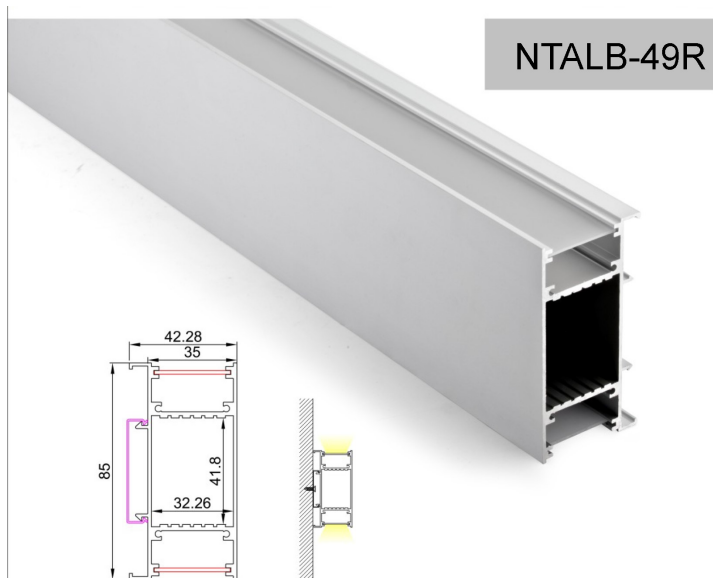

Project :

Date :

Cat. No. :

Type :

Notes :

Volts :

Aluminum profile

PC semi-clear cover
PC diffused cover

End cap without hole

Mounting clip(metal)