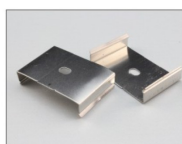

Project :

Date :

Cat. No. :

Type :

Notes :

Volts :

Aluminum profile

PC semi-clear cover
PC diffused cover

End cap without hole

Mounting clip(metal)