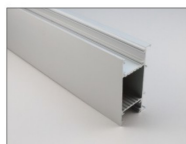

Project :

Date :

Cat. No. :

Type :

Notes :

Volts :

Aluminum profile

PC semi-clear cover
PC diffused cover

End cap without hole

Mounting clip(metal)