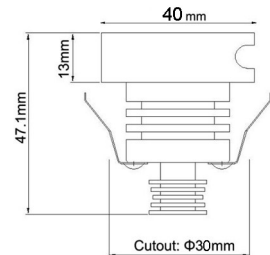

Natech Industrie

3154 boulevard Industriel, Laval, QC, H7L 4P7 T: (450) 629-1169, F: (450) 629-1168, www.natechlighting.com, info@natechlighting.com

This specification is valid as of 2015-08 and is subject to change without notice. Please confirm with the manufacturer before placing an order.
Copyright 2014 Natech Industrie. All rights reserved.