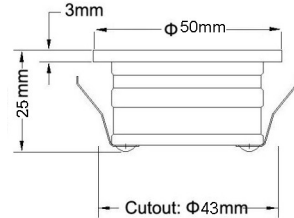

<b>Application:</b>	Stairs, furniture, cabinet, corridor	
<b>Light color:</b>	5000K white	95lm
	4100K natural white	90lm
	3000K warm white	85lm
<b>Fixture finish:</b>	Anodized aluminum	
<b>Fixture material:</b>	Aluminium	
<b>Optic:</b>	45° model NTWL-RD/SQ-1W-45-XX	
	120° model NTWL-RD/SQ-1W-120-XX	
<b>Voltage:</b>	350 MA	
<b>Lamp life:</b>	50,000 hours	
<b>Maximum wattage:</b>	1.245 Watt	
<b>Fixation:</b>	Spring clips	
<b>Working temperature:</b>	-30 - +55°C	
<b>Certification:</b>	Conform to ANSI/UL standard 2108 Certified to CAN/CSA standard 22.2-9.0	
<b>Driver constant current class II recommended:</b>		
<b>NTLD3W-350MA-12</b>	source 12V	1 to 3 units
<b>NTLD350MA</b>	for 120VAC	1 to 6 units
<b>NTLD350MA-WP</b>	for 120VAC	1 to 6 units

### Ordering Matrix / Specification

Model	Type	Wattage	Beam	Color
NTWL		1W		
	RD (round) SQ (square)		45 (45 degrees) 120 (120 degrees)	WH (white) NW (natural white) WW (warm white)

NTWL-RD-1W-45-XX

NTWL-SQ-1W-45-XX