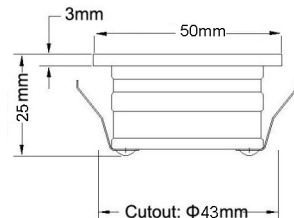

### Ordering Matrix / Specification

Model	Type	Wattage	Beam	Color
NTWL		1W		
	RD (round) SQ (square)		45 (45 degrees) 120 (120 degrees)	WH (white) NW (natural white) WW (warm white)

NTWL-RD-1W-45-XX

NTWL-SQ-1W-45-XX