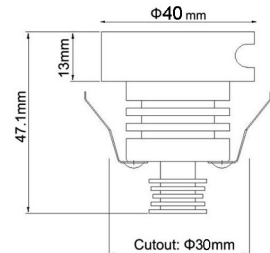

NTWL-SQ-1W-120-XX