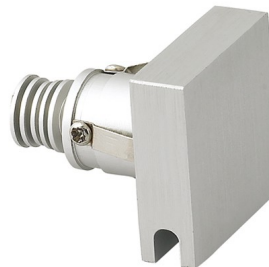

NTWL-SQ-1W-120-XX