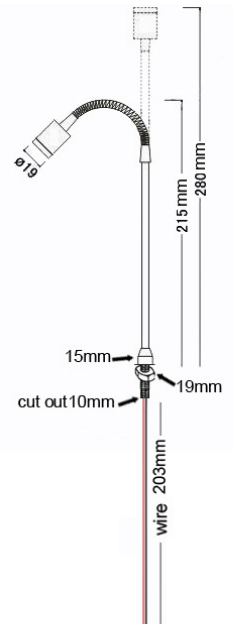

Project :	Date :
Cat. No :	Type :
Notes :	Volts :

The **NTCL-RD-1W-XX-1.9CM** is a 1W exquisite goose neck ideal for cabinet or room.

Application:	Display cabinets, shelves, art gallery, wall
Light Color:	4100K Natural white / 3500K Warm white
Fixture Finish:	Silver
Fixture material:	Aluminium
Optics:	15° Beam Angle
Voltage:	350MA
Lamp Life:	50,000 hours
Maximum Wattage:	1W 80-100lm
Fixation:	Screw Tip (base, canopy in option*)
Certification:	Conforms to ANSI/UI standard UL-2108, Certified to CAN/CSA standard 22.2-9.0

Choice of Class II Drivers:

- NTLD-350MA:** For 1 to 6 fixtures
- NTLD-350MA-WP:** Wall plug for 1 to 6 fixtures

- Base canopy for electrical box
- Round base Ø52mm with 3 holes for fixing Ø4.5mm

Ordering Matrix / Specification

Model	Type	Wattage	Color	Dimension	Option
NTCL	RD	1W		1.9cm/0.75" inches	
			35 (3500K) 50 (5000K)		1. Canopy for Jbox 2. Round base