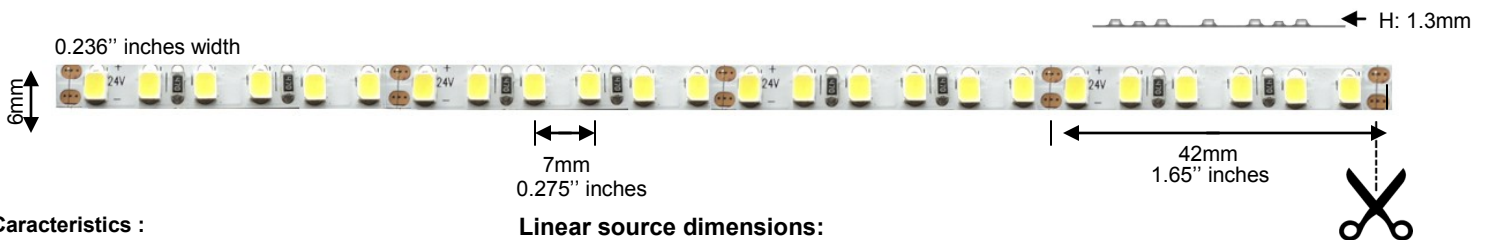

Project :	Date :
Cat. No :	Type :
Notes :	Volts :

Applications :

NTUHP72 linear source consists of a ultra high power high efficiency LED flexible ribbon producing in intense and reliable light source.

- Only 6mm wide.
- Replaces conventional light sources such as fluorescent, MR or PAR halogen lamps in work spaces, hallways and reception areas.
- Grazing light applications for walls, ceilings, frescos, statues. Enhances architectural motifs, volumes and textures.
- Create a decor or set a mood with the creation of a specific ambiance.
- Integrated task lighting, under cabinet lighting for studios or use it in merchandising show-cases, shelving or in custom furniture projects.

Characteristics :

- 144 diodes per meter/44 per foot
- 27 Watts per meter/ 8.2 Watts per foot
- 2300 lumens, 87 lumens per watt
- Voltage 24VDC LM80, L70
- CRI: > 80
- 5 meters/ 16'4" maximum length per circuit
- 120° degrees beam
- Lifetime > 35 ,000 hours
- IP22 standard
- **Operating temperatures:**
Min -40°C/+50°C Max.

Linear source dimensions:

- 6 mm (0.24") wide X 1.3mm (0.05")high
- Length : 5 meters (16'4") per roll
- Adhesive : Type 3M on back
- Cut every : 42mm/1.65" (6 LED)

Options :

- Dimming available consult factory
- Choices of wiring and connecting devices
- Custom cutting services on tape and profiles available

HOMOLOGATION:

Conforms to ANS/UL UL-2108 standards
Certified to CAN/CSA 22.2-9.0 standards
Only if it is installed in a LED bar by the factory

Ordering Matrix / Specification

Model	Strip	Color	Volts
NTUHP	72		24VDC
		WH (5000K) NW (4100K) WW (3000K)	