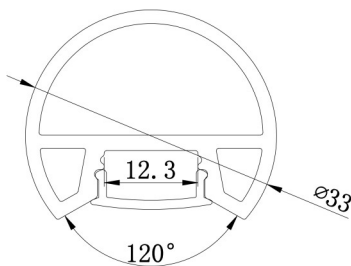

NTALB	77	Lens		LED**	Color	Option	Volts
		1000 mm 2000 mm XX mm*	PC Diffused	UT30 UT30 WP UT60 UT60 WP	VWW (2400K) WW (2700K) NW (4100K) WH (5000K) R (Red)*** B (Blue)*** G (Green)*** A (Amber)***	D Motion sensor	12VDC 24VDC
		* Consult factory for special lengths.		HP30 HP120	VWW (2400K) WW (2700K) NW (4100K) WH (5000K) R (Red)*** B (Blue)*** G (Green)*** A (Amber)***		
				UT39K CCT (White)	(2700-6500K)****		
				RGB 150	** Consult the LED linear source and driver data sheets for available wattages and characteristics.		
				RGB 300	*** Consult Factory **** Color Correction