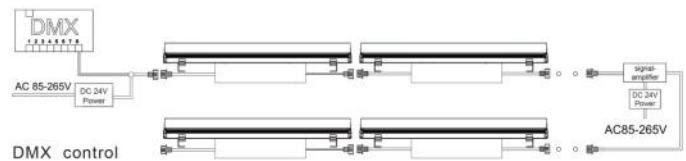

The wall washer RGB & RGBW are linear and weatherproof (IP65)

LED RGB/RGBW/DMX WALL WASHER

These wall washer can highlight interior or exterior structures by projecting to 8 meters.

Application:	Architectural lighting, sculpture and statue illumination
Light color	RGB RGBW
Fixture material:	AL6063 high quality aluminum light body
Beam angle:	25°, 45°, 60°, or 90°
Bracket:	Stainless steel and screw
Voltage:	24V
Lamp life:	50,000 hrs
IP indice:	IP65
Working temperature:	-20 - +40°C
Control mode:	DMX 512
Certification:	Conforms to ANSI/UL standard UL-2108 Certified to CAN/CSA standard 22.2-250,0