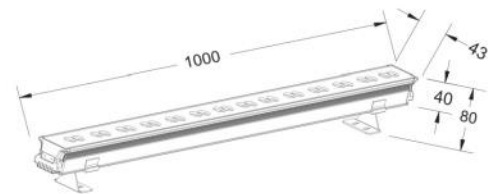

Project :	Date :
Cat. No. :	Type :
Notes :	Volts :

The wall washer RGB & RGBW are linear and weatherproof (IP65)

LED RGB/RGBW/DMX WALL WASHER

These wall washer can highlight interior or exterior structures by projecting to 8 meters.

Application:	Architectural lighting, sculpture and statue illumination
Light color	RGB RGBW
Fixture material:	AL6063 high quality aluminum light body
Beam angle:	25°, 45°, 60°, or 90°
Bracket:	Stainless steel and screw
Voltage:	24V
Lamp life:	50,000 hrs
IP indice:	IP65
Working temperature:	-20 - +40°C
Control mode:	DMX 512
Certification:	Conforms to ANSI/UL standard UL-2108 Certified to CAN/CSA standard 22.2-250,0