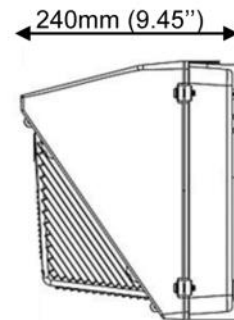

Ordering Matrix / Specification

Model	Wattage	Voltage	Color
NT-WPGR	90 Watts	120-277Vac	50K (5000K)

* for other voltage contact factory

Natech Industrie

3154 boulevard Industriel, Laval, QC, H7L 4P7 T: (450) 629-1169, F: (450) 629-1168, www.natechlighting.com, info@natechlighting.com

This specification is valid as of 2015-12 and is subject to change without notice. Please confirm with the manufacturer before placing an order. Copyright 2014 Natech Industrie. All rights reserved.