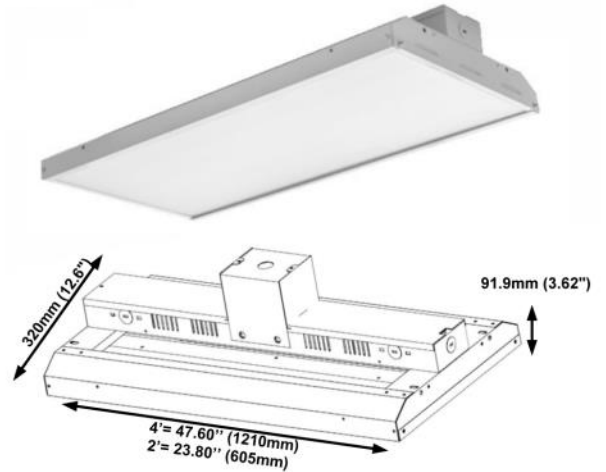

Project :

Date :

Cat. No :

Type :

Notes :

Volts :

The NT-LB72FT & 4FT Led linear low and high bay light create the same high intensity lighting without the high energy and maintenance cost of incandescent, light pressure sodium and metal halide bulb.

2 FT low bay and 4 FT high bay

Housing material:	Galvanized steel 22AWG
Finish:	White
CCT	4000K 5000K
Voltage:	120-277VAC *
Wattage maximum:	105 W 13000lm (low bay 2') 150W 19000lm (low bay 2') 210W 26000lm (high bay 4')
Lamp life:	>50,000 heures
Mounting:	standard "V" hookers included
IP:	Suitable indoor / damp location
Working Temperature	-25 - +54°C
Certification:	

* 347V available please contact the factory