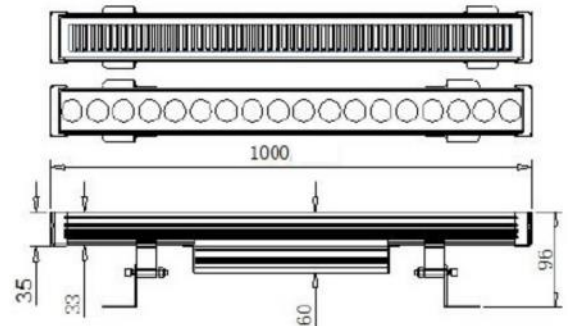

Ordering Matrix / Specification

Model	Color	Wattage	Angle
NTWW-1M	5000°K 4100°K 3000°K	36W	15° degree 45° degree Elliptic

Natech Industrie

3154 boulevard Industriel, Laval, QC, H7L 4P7 T: (450) 629-1169, F: (450) 629-1168, www.natechlighting.com, info@natechlighting.com

This specification is valid as of 2014-10 and is subject to change without notice. Please confirm with the manufacturer before placing an order.
Copyright 2014 Natech Industrie. All rights reserved.