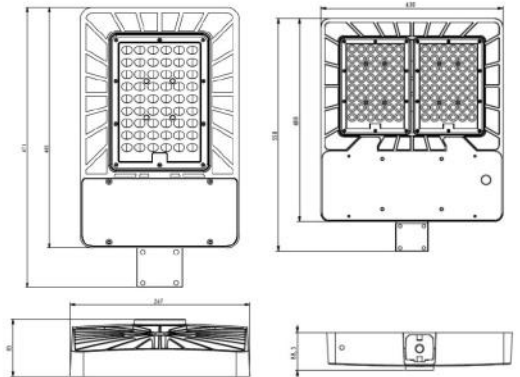

CONSTRUCTION & MATERIALS

- Heavy duty die-cast aluminum housing, fully sealed to be dirt and bug proof. Choice of Bronze, black or color
- High quality tempered glass optics.
- Integral secondary heat sink to optimize thermal transfer and maximize performance and life of LED.
- Driver is mounted in direct contact with the chamber for a low operating temperature and long

CRI:	≥70
Housing material:	Die-cast aluminum
Finish:	Bronze standard/black/white
CCT:	5500K 5000K 4100K
Voltage:	120-277VAC *
Wattage maximum	150W 21000lm 240W 33600lm 300W 42000lm
Lamp life:	>70,000 hours
Mounting:	Option split fitter round or square Adjustable trunnion
IP:	Suitable for dry/damp/wet locations
Working temperature:	-30 - +55

Certification:	
Dimension:	150W 240/300W H:85mm H: 88,5mm L: 471mm L: 550mm W: 267mm W:430mm
Weight:	6kg 10kg
Options:	Photo sensor / Motion sensor 0-10V dimming

*347V available on demand

Ordering Matrix / Specification

Model	Wattage	Voltage	CCT	Distribution type*	Housing color	Optional
NT-ALEG	150W 240W 300W	120V *option 347V contact factory	41K : 4100K 50K : 5000K 55K : 5500K	5T : type V	B Bronze BL Black WH White	ASFT: adjustable split fitter 6SAS: 6" straight arm square 6SAR: 6" straight arm round PS: Photo sensor MS: Motion sensor 10D 0-10V dimming
	*Adjustable trunnion included