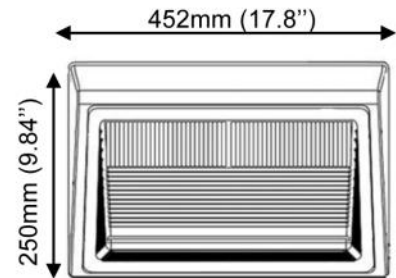

Project :	Date :
Cat. No :	Type :
Notes :	Volts :

The NT-WPGR-90W are perfect replacement for traditional outdoor wall packs equivalent to 400W MH.

Housing

- Heavy duty die-cast aluminum housing, fully sealed to be dirt and bug proof
- High quality shatterproof glass refractor
- Integral secondary heat sink to optimize thermal transfer and maximize performance and life of LED
- Driver is mounted in direct contact with the casting for a low operating temperature and long life
- Polyester powder coated finish, rust and corrosion proof; stabilized to extreme climate changes without cracking or peeling.

Mounting and wiring

- Mount directly over a standard outlet box or for surface wiring via any of the 3 convenient 3/4 inch threaded conduit entry hubs

CRI:	>75
Light color:	5000K
Fixture finish:	Surface in bronze, electrostatic powder coated
Fixture material:	Aluminium & shatter proof glass
Optic:	160°
Voltage:	120-277Vac *
Lamp life:	>50,000 hours
Maximum wattage:	90W 75lm per watt
Working temperature	-34 - +54°C
IP:	IP65 Suitable for damp/wet location
Homologation:	

* 347Vac available on request