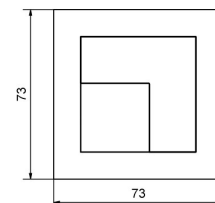

### Ordering Matrix / Specification

Model	Type	Installation	Voltage	Function(s)	Finish color	Color
NTWL	06= Timo 07= Timo (with square plate)	1- Surface 2- Semi-recessed	1 (12volts)	1- Standard	1- Aluminium 2- Stainless steel 3- Graphite 4- Old gold 5- White 6- Black	1- Warm 2- Warm white 7- Natural white 6- RGB