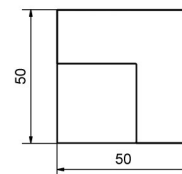

### Ordering Matrix / Specification

Model	Type	Installation	Voltage	Function(s)	Finish color	Color
NTWL	06= Timo 07= Timo (with square plate)	1- Surface 2- Semi-recessed	1 (12volts)	1- Standard	1- Aluminium 2- Stainless steel 3- Graphite 4- Old gold 5- White 6- Black	1- Warm 2- Warm white 7- Natural white 6- RGB