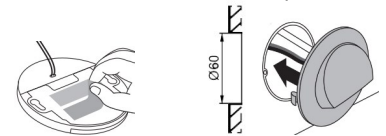

\* RGB external controller needed sold separately.

Strip 3M only

09 Standard

1. surface with 3M
2. with clip

09 PIR motion sensor