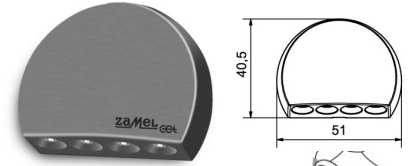

- For decor, ambiance and public safety.
- Architectural accentuation with warm and cool white or ambiance creation with RGB versions.
- Motion and twilight detection for patios, pool decks, corridors and bathrooms.
- Remote control operation available.

Suitable for indoor and outdoor architectural, hospitality, commercial and residential applications.

Look for other LEDIX IP56 rated products for outdoor applications.

Housing: Standard or motion sensor

Source:

- 0.56W Cool white 5900K 68 lumens
- 0.42W Warm white 3100K 60 lumens
- 0.58W Natural white 4200K 48 lumens
- 0.84W For RGB

Finish:

Available in:

- Polished stainless steel finish
- Silver aluminium powder coated
- Graphite powder coated aluminium
- Old gold powder coated aluminium
- White
- Black

Options:

Choose one of the following:

1. Standard (IP56)
6. Built-in PIR motion sensor (IP20) 09 only

Mounting:

Standard Rubi series can be surface mount and only for 09 can be also recessed and semi-recessed with options such as motion sensor, are chosen.

Certification :

Conforms to ANSI/UL standard UL-2108
Certified to CAN/CSA standard 22.2-9.0

Power supply requirements:

Requires a 12VDC output power supply and can also operate with a 14VDC source for automotive or RV applications.

Leads, connectors and power supply are supplied separately.

* RGB external controller needed sold separately.