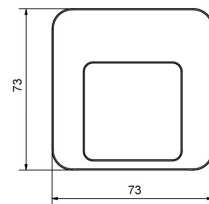

01-standard

1. sticker 3M

Or

2. screw plate