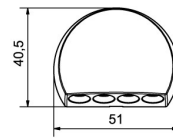

Project :

Date :

Cat. No. :

Type :

Notes :

Volts :

Applications:

Ideal for areas where intelligent and RGB LED solutions are required.

- For decor, ambiance and public safety.
- Architectural accentuation with warm and cool white.
- Motion and twilight detection for patios, pool decks, corridors and bathrooms.

Suitable for indoor and outdoor architectural, hospitality, commercial and residential applications.

Look for other LEDIX IP56 rated products for outdoor applications.

Housing:

Standard or motion sensor

Source:

0.56W Cool white 5900K 68 lumens
0.42W Warm white 3100K 60 lumens
0.58W Natural white 4200K 48 lumens

Finish:

Available in:

- Stainless
- White

Options:

Choose one of the following:

1. Standard (IP56)
6. Built-in PIR motion sensor (IP20) 09 only

Mounting:

Standard Rubi series can be surface mount and only for 09 can be also recessed and semi-recessed with options such as motion sensor, are chosen.

Certification :

Conforms to ANSI/UL standard UL-2108
Certified to CAN/CSA standard 22.2-9.0

Power supply requirements:

Requires a 12VDC output power supply and can also operate with a 14VDC source for automotive or RV applications.

Leads, connectors and power supply are supplied separately.