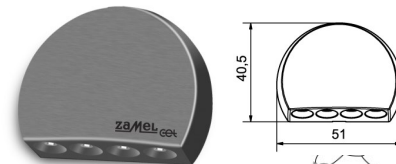

Project :

Date :

Cat. No. :

Type :

Notes :

Volts :

Applications:

Ideal for areas where intelligent and RGB LED solutions are required.

- For decor, ambiance and public safety.
- Architectural accentuation with warm and cool white.
- Motion and twilight detection for patios, pool decks, corridors and bathrooms.

Suitable for indoor and outdoor architectural, hospitality, commercial and residential applications.

Look for other LEDIX IP56 rated products for outdoor applications.

Housing:

Standard or motion sensor

Source:

0.56W Cool white 5900K 68 lumens
0.42W Warm white 3100K 60 lumens
0.58W Natural white 4200K 48 lumens

Finish:

Available in:

- Stainless
- White

Options:

Choose one of the following:

1. Standard (IP56)
6. Built-in PIR motion sensor (IP20) 09 only

Mounting:

Standard Rubi series can be surface mount and only for 09 can be also recessed and semi-recessed with options such as motion sensor, are chosen.

Certification :

Conforms to ANSI/UL standard UL-2108
Certified to CAN/CSA standard 22.2-9.0

Power supply requirements:

Requires a 12VDC output power supply and can also operate with a 14VDC source for automotive or RV applications.

Leads, connectors and power supply are supplied separately.