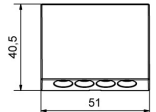

Project :

Date :

Cat. No. :

Type :

Notes :

Volts :

Applications:

Ideal for areas where intelligent and RGB LED solutions are required.

- For decor, ambiance and public safety.
- Architectural accentuation with warm and cool white .
- Motion and twilight detection for patios, pool decks, corridors and bathrooms.

Suitable for indoor and outdoor architectural, hospitality, commercial and residential applications.

Look for other LEDIX IP56 rated products for outdoor applications.

Source:

0.56W Cool white 5900K 37 lumens
0.42W Warm white 3100K 24 lumens

Finish:

Available in:

- Polished stainless steel finish
- Silver aluminium powder coated
- Graphite powder coated aluminium
- White
- Black

Options:

Choose one of the following:

1. Standard (IP56)
2. Built-in PIR motion sensor (IP20)

Mounting:

Standard Navi series can be surface mount (1) only and only 11 can be also surface or semi-recessed (2) and 11 with options such as motion sensor, battery backup, are chosen are recessed.

Certification :

Conforms to ANSI/UL standard UL-2108
Certified to CAN/CSA standard 22.2-9.0

Power supply requirements:

Requires a 12VDC output power supply and can also operate with a 14VDC source for automotive or RV applications.

Leads, connectors and power supply are supplied separately.

3M only

1. surface with 3M

2. with clip

Ordering Matrix / Specification

Model	Type	Installation	Voltage	Function(s)	Finish color	Color
NTWL	10= Navi 11= Navi (with square plate)	1- Surface 2- Semi-recessed	1 (12volts)	1- Standard 2- Built-in PIR motion sensor	1- Aluminium 2- Stainless steel 3- Graphite 5- White 6- Black	1- White 2- Warm white

Natech Industrie

1995 Francis Hughes, Laval, Qc, H7S 2G2: (450) 629-1169, F: (450) 629-1168, www.natechlighting.com, service@natechlighting.com