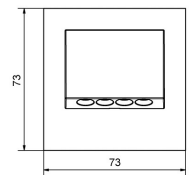

Project :

Date :

Cat. No. :

Type :

Notes :

Volts :

Applications:

Ideal for areas where intelligent and RGB LED solutions are required.

- For decor, ambiance and public safety.
- Architectural accentuation with warm and cool white .
- Motion and twilight detection for patios, pool decks, corridors and bathrooms.

Suitable for indoor and outdoor architectural, hospitality, commercial and residential applications.

Look for other LEDIX IP56 rated products for outdoor applications.

Source:

0.56W Cool white 5900K 37 lumens
0.42W Warm white 3100K 24 lumens

Finish:

Available in:

- Polished stainless steel finish
- Silver aluminium powder coated
- Graphite powder coated aluminium
- White
- Black

Options:

Choose one of the following:

1. Standard (IP56)
2. Built-in PIR motion sensor (IP20)

Mounting:

Standard Navi series can be surface mount (1) only and only 11 can be also surface or semi-recessed (2) and 11 with options such as motion sensor, battery backup, are chosen are recessed.

Certification :

Conforms to ANSI/UL standard UL-2108
Certified to CAN/CSA standard 22.2-9.0

Power supply requirements:

Requires a 12VDC output power supply and can also operate with a 14VDC source for automotive or RV applications.

Leads, connectors and power supply are supplied separately.

3M only

1. surface with 3M

2. with clip

Ordering Matrix / Specification

Model	Type	Installation	Voltage	Function(s)	Finish color	Color
NTWL	10= Navi 11= Navi (with square plate)	1- Surface 2- Semi-recessed	1 (12volts)	1- Standard 2- Built-in PIR motion sensor	1- Aluminium 2- Stainless steel 3- Graphite 5- White 6- Black	1- White 2- Warm white

Natech Industrie

1995 Francis Hughes, Laval, Qc, H7S 2G2: (450) 629-1169, F: (450) 629-1168, www.natechlighting.com, service@natechlighting.com